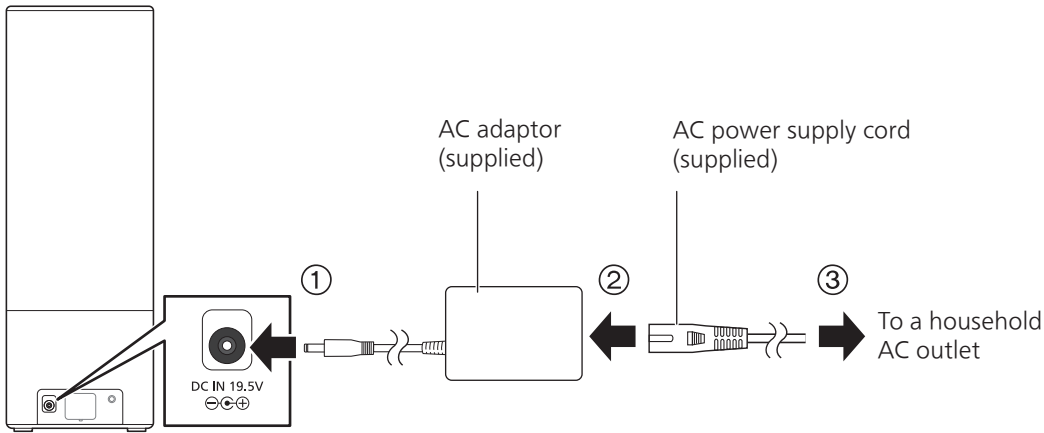

# Get connected

1 Connect AC adaptor and AC power supply cord.

2 Download and open the "Google Home" app on a phone or tablet.

- Set up SC-GA10 by following the on-screen instructions.

Visit:  
<https://www.google.com/cast/setup/>